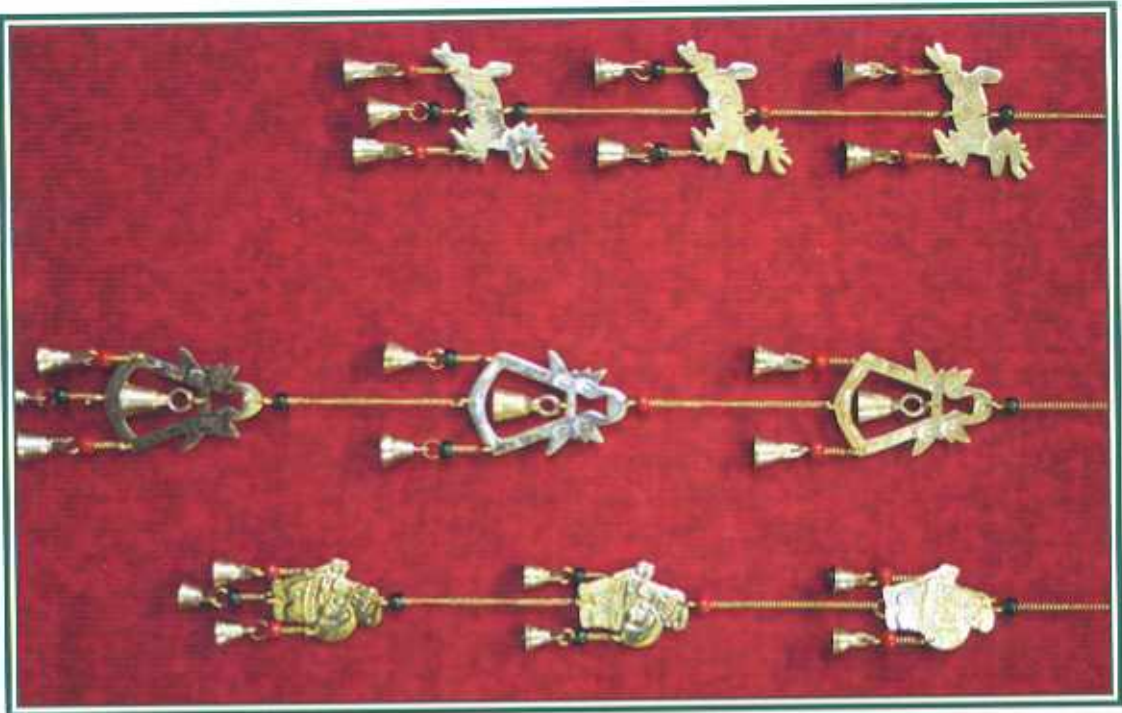

3102 CH
Dome with
Five Angels

HOMESTEAD

CHRISTMAS BELLS AND CHIMES

3056 CH
Chain of Three
Reindeer
and Bells

3054 CH
Chain of
Three Angels
and Bells

3058 CH
Chain of Three
Santas
and Bells